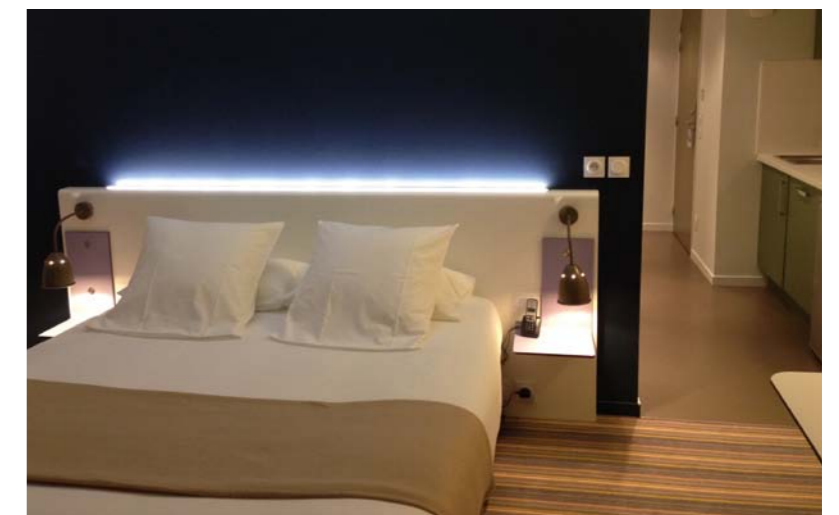

### Les +

- + New establishment, in the comfort of one "Home sweet home".
- + His relaxing space with a warmed swim spa in the heart of the city.
- + The charm and the comfort of its apartment.

Set in the heart of Toulouse, between Capitol Square and Canal du Midi, Privilège Appart Hôtel Saint Exupéry a new modern and sophisticated 4 star hotel will welcome you in an environment inspired by the 60's and the 70's with a new twist, somehow conjuring a "Dolce Vita" way of life and a Mediterranean atmosphere. It will offer you quality services equipped with a private parking a sauna and a heated outdoor swim spa.

This 4 star hotel offers 34 apartments ranging from studio's to 2 bedrooms apartments. Innovative materials have been especially selected to elaborate a unique design for the Saint-Exupéry furniture's: precious wood glazing effect, Metal Iron effect, contemporary laminated flooring, research and development of new and unique patterns for textile surfacing and exclusive manufacturing, addition of organic materials like linen, white cotton, tweed coverlets for comfort and warmth.

- **The studio for 2 guests** (25 m<sup>2</sup> approx.): 1 double bed "Privilège Great Comfort Quality Bedding" and a desk.
- **The large studio for 4 guests** (30 m<sup>2</sup> approx.): 1 double bed "Privilège Great Comfort Quality Bedding" and a superior quality convertible sofa bed and a desk.
- **The 1-bedroom apartment for 4 guests** (35 m<sup>2</sup> approx.): 1 separate bedroom with 1 double bed "Privilège Great Comfort Quality Bedding", a living room equipped with a superior quality convertible sofa bed and a desk.
- **The 2-bedrooms apartment for 6 guests** (50 m<sup>2</sup> approx.): 2 bedrooms both with 1 double bed "Privilège Great Comfort Quality Bedding", living room equipped with a superior quality convertible sofa bed and a desk. "