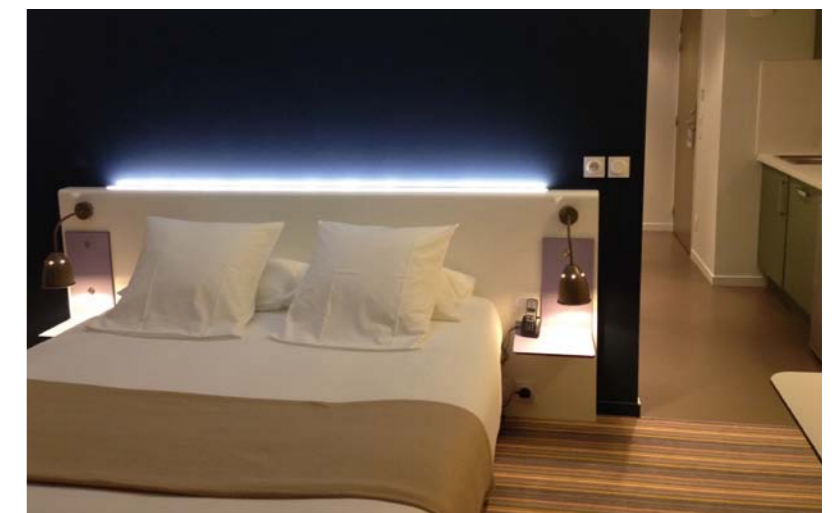

### Les +

- + New establishment, in the comfort of one "Home sweet home".
- + His relaxing space with a warmed swim spa in the heart of the city.
- + The charm and the comfort of its apartment.

Set in the heart of Toulouse, between Capitol Square and Canal du Midi, Privilège Appart Hôtel Saint Exupéry a new modern and sophisticated 4 star hotel will welcome you in an environment inspired by the 60's and the 70's with a new twist, somehow conjuring a "Dolce Vita" way of life and a Mediterranean atmosphere.

It will offer you quality services equipped with a private parking a sauna and a heated outdoor swim spa.

This 4 star hotel offers 34 apartments ranging from studio's to 2 bedrooms apartments. Innovative materials have been especially selected to elaborate a unique design for the Saint-Exupéry furniture's: precious wood glazing effect, Metal Iron effect, contemporary laminated flooring, research and development of new and unique patterns for textile surfacing and exclusive manufacturing, addition of organic materials like linen, white cotton, tweed coverlets for comfort and warmth.

- **The studio for 2 guests** (25 m<sup>2</sup> approx.): 1 double bed "Privilège Great Comfort Quality Bedding" and a desk.
- **The large studio for 4 guests** (30 m<sup>2</sup> approx.): 1 double bed "Privilège Great Comfort Quality Bedding" and a superior quality convertible sofa bed and a desk.
- **The 1-bedroom apartment for 4 guests** (35 m<sup>2</sup> approx.): 1 separate bedroom with 1 double bed "Privilège Great Comfort Quality Bedding", a living room equipped with a superior quality convertible sofa bed and a desk.
- **The 2-bedrooms apartment for 6 guests** (50 m<sup>2</sup> approx.): 2 bedrooms both with 1 double bed "Privilège Great Comfort Quality Bedding", living room equipped with a superior quality convertible sofa bed and a desk. "